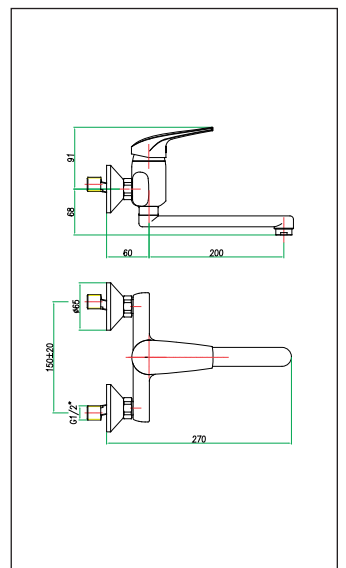

art. 74 CR 4318

art. 74 CR 7350