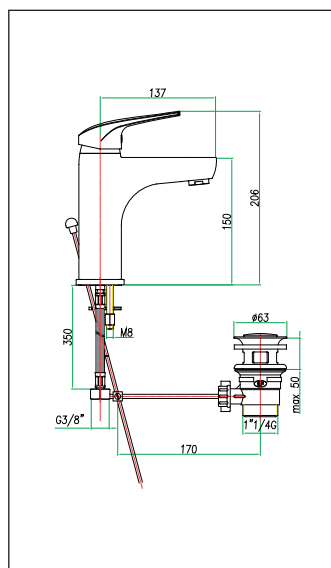

art. 74 CR 7320