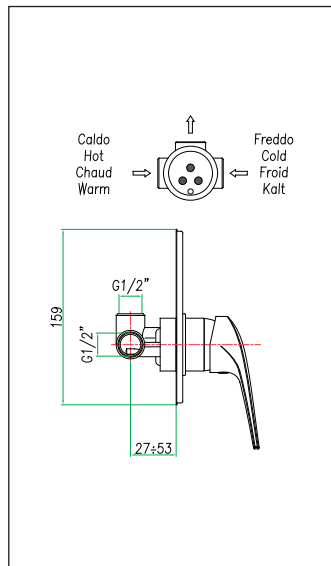

art. 74 CR 7315