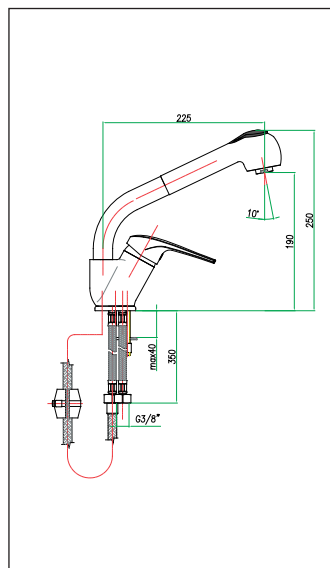

art. 74 CR 4310

art. 74 CR 4395