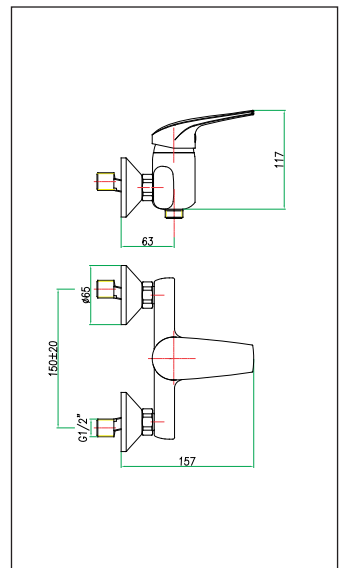

art. 74 CR 7311