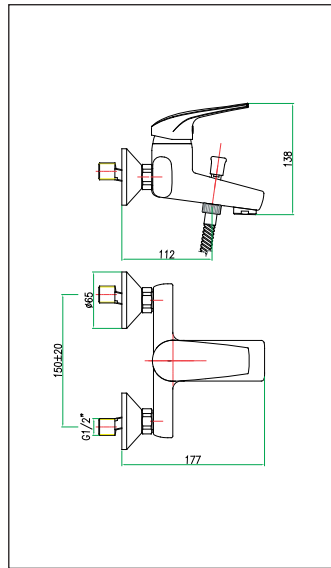

art. 74 CR 7302