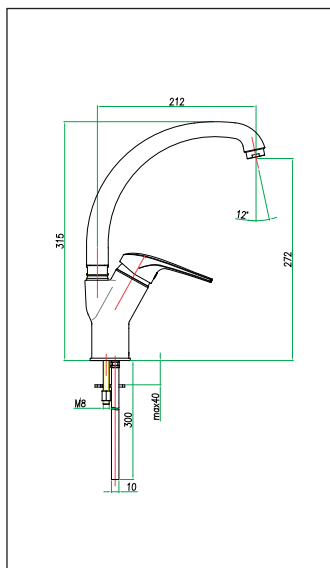

art. 74 CR 7331