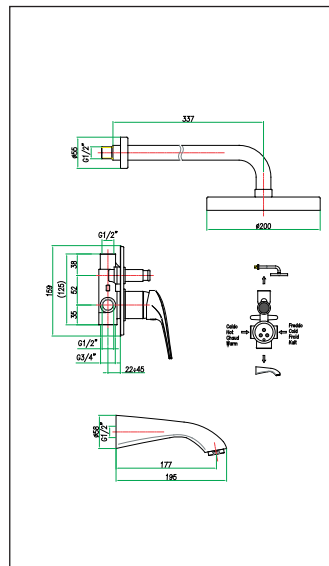

art. 74 CR 7318