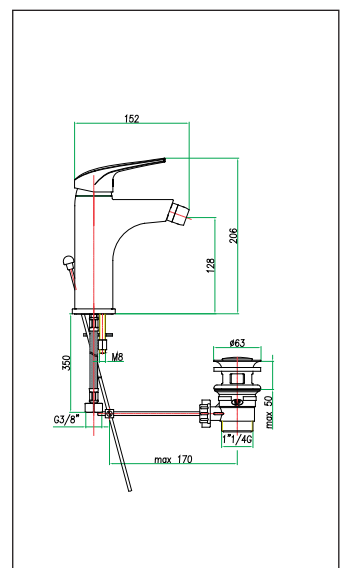

art. 74 CR 7330

Shaped by

KRUNO