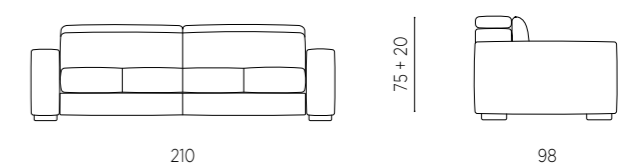

*Sofa in nabuk with adjustable
headrest. Available in
different colors.*

Lambert 3 e 2 posti nabuk tortora
Lambert 3 and 2 seats dove gray nabuk

DIMENSIONI / SIZES

LAMBERT 2 POSTI / LAMBERT 2 SEATS

LAMBERT 3 POSTI / LAMBERT 3 SEATS