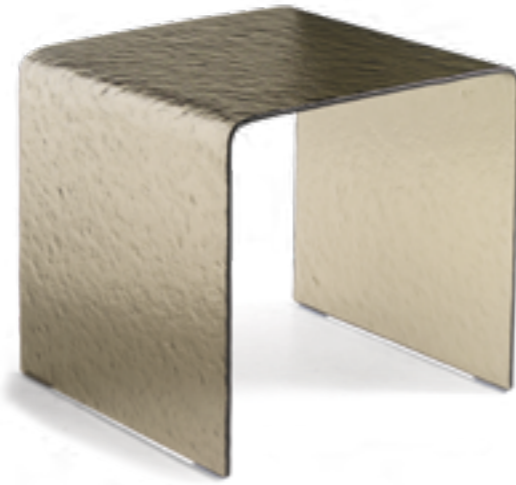

DIMENSIONI / SIZES

COLORI / COLOURS

BRONZO
BRONZE

FUMÉ
SMOKED

Giano bronzo
Giano bronze

Plinio

Tavolino in vetro temperato curvato effetto martellato.

Coffee table in curved tempered glass with hammered effect.