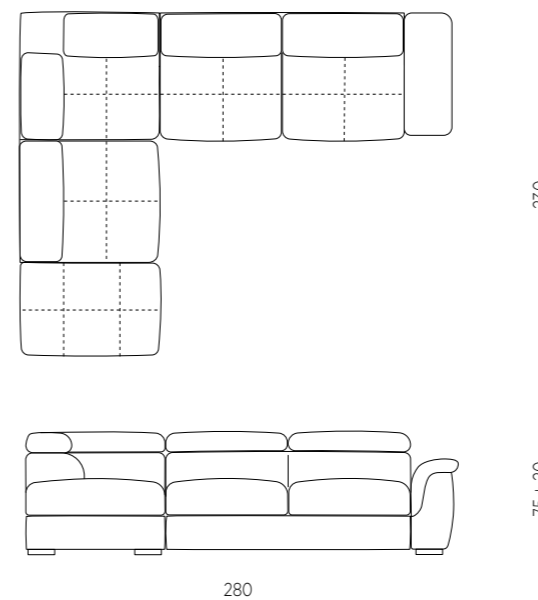

DIMENSIONI / SIZES

SAFARI CHIUSO / CLOSED SAFARI