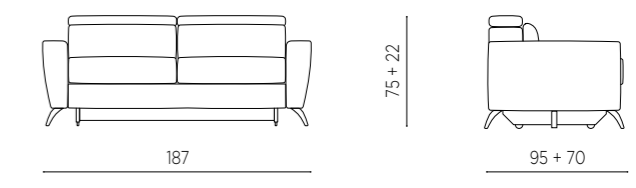

Fabric sofa with pull-out bed and adjustable headrest. Metal feet. Available in different colors.

DIMENSIONI / SIZES

ERIC 2 POSTI CHIUSO / ERIC 2 SEATS CLOSED

ERIC 3 POSTI CHIUSO / ERIC 3 SEATS CLOSED

ERIC 2 POSTI APERTO / ERIC 2 SEATS OPEN