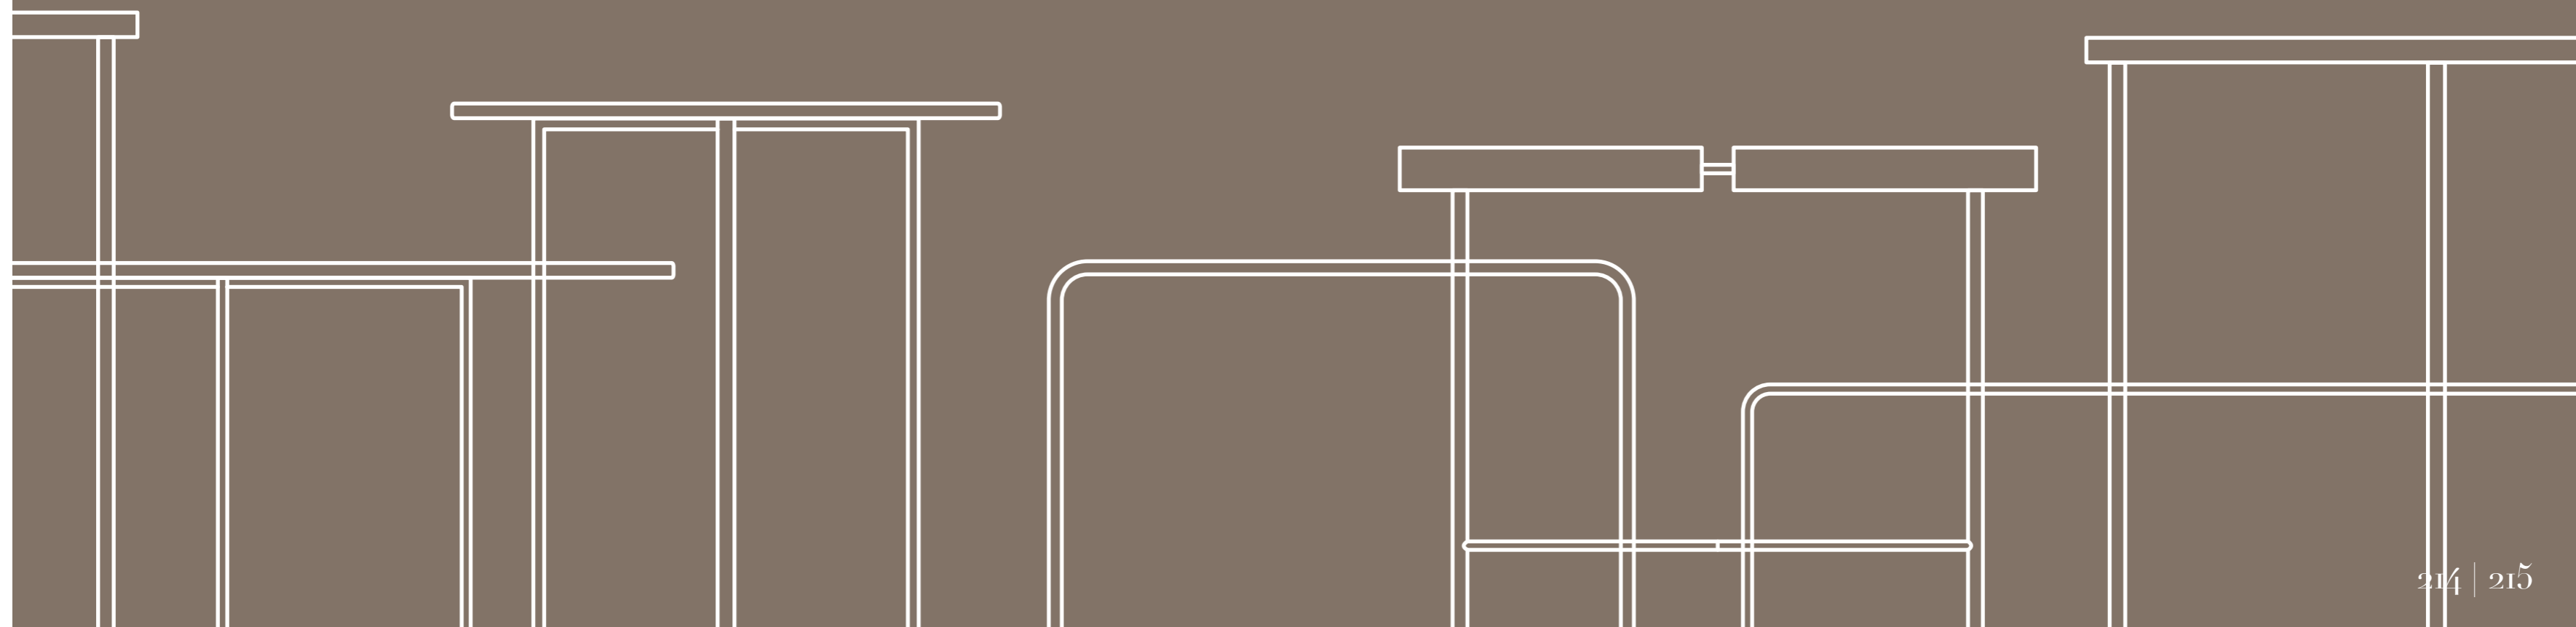

Tavolini

COFFEE TABLES