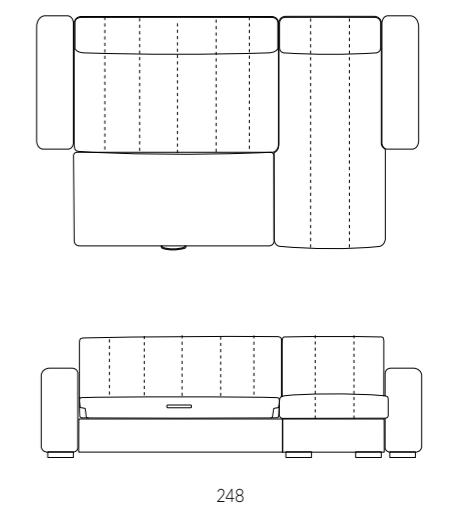

Corner sofa available in nabuk, with adjustable headrest, pull-out bed and storage element. Reversible. Available in different colors.

DIMENSIONI / SIZES

GEORGE CHIUSO / CLOSED GEORGE

GEORGE APERTO / OPEN GEORGE