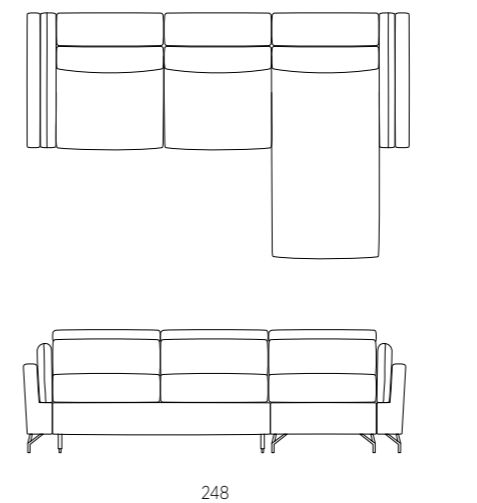

*Reversible corner sofa
 with pull-out bed and storage element.
 Available in different colors.*

DIMENSIONI / SIZES

SANTELMO CHIUSO / CLOSED SANTELMO

SANTELMO APERTO / OPEN SANTELMO

COLORI / COLOURS

Comfort