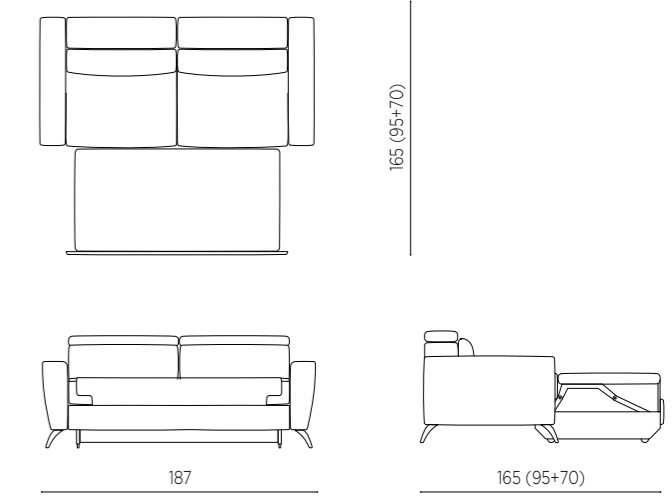

ERIC 3 POSTI APERTO / ERIC 3 SEATS OPEN

COLORI / COLOURS

- TESSUTO CORDA
  ROPE FABRIC
- TESSUTO GRIGIO
  GRAY FABRIC
- TESSUTO OTTANIO
  OCTANIUM FABRIC
- TESSUTO ANTRACITE
  ANTHRACITE FABRIC