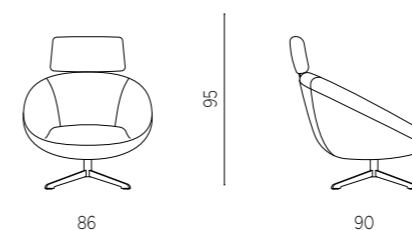

*Swivel armchair with painted metal base and eco-leather seat.
Available in different colors.*

DIMENSIONI / SIZES

COLORI / COLOURS

SEDUTA ECOPELLE NUVOLATO GRIGIO CHIARO
SEAT LIGHT GRAY CLOUD ECO-LEATHER