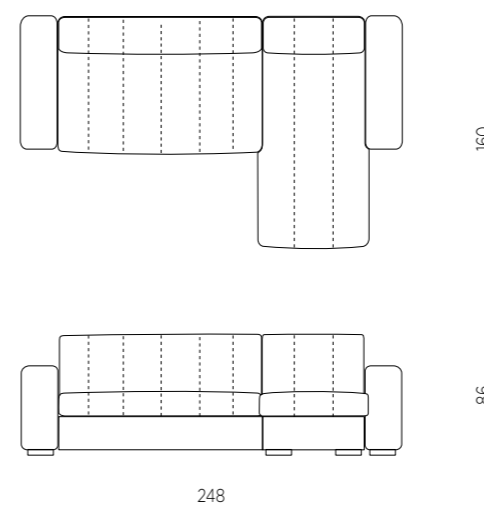

Corner sofa available in nabuk, with adjustable headrest, pull-out bed and storage element. Reversible. Available in different colors.

DIMENSIONI / SIZES

GEORGE CHIUSO / CLOSED GEORGE

GEORGE APERTO / OPEN GEORGE